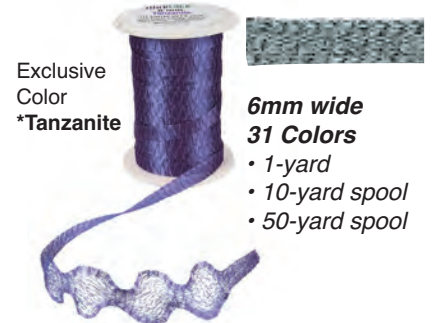

Create Interest & Add Sales

WireLace® Counter Display & Eye-Catching Sign

Display 15 1/2" x 8 1/2", height 8" + sign 7". Fits 10 and 50-yard spools.

FREE Display & Sign with purchase of **6mm Sampler Spool Set**. Includes all 31 colors in either 10-yard (shown) or 50-yard spools.

Exclusive Color
***Tanzanite**

6mm wide
31 Colors
• 1-yard
• 10-yard spool
• 50-yard spool

WireLace® also available in:

20mm wide
16 Colors
• 1-yard
• 10-yard spool

12mm wide
16 Colors
• 1-yard
• 10-yard spool

2.5mm wide
8 Colors
• 10-yard spool
• 100-yard spool

1mm wide
30 Colors:
• 10-yard spool
• 100-yard spool

1 Yard cuts are in a 3x3" crystal clear bag with hang hole. Label marked with retail price.

Unique wire mesh tubular ribbon made with brass, copper and/or aluminum and coated to create a beautiful array of colors. Use like ribbon or easily shape to create lacy waves nearly 3 times its width. Nickel-free, waterproof, and heat resistant. Prices vary by color.

Shown: 6mm, 31 colors, L to R

Row 1 (bottom) Pale Silver, Aluminum, Titanium, Black, Pale Gold, Brass, Marigold

Row 2 Dusty Rose, Pink, Rose Gold, Blush, Copper, Tangerine, Rust

Row 3 Silver Blue, Azure, Navy, Lilac, Purple, Merlot, Red, Burgundy